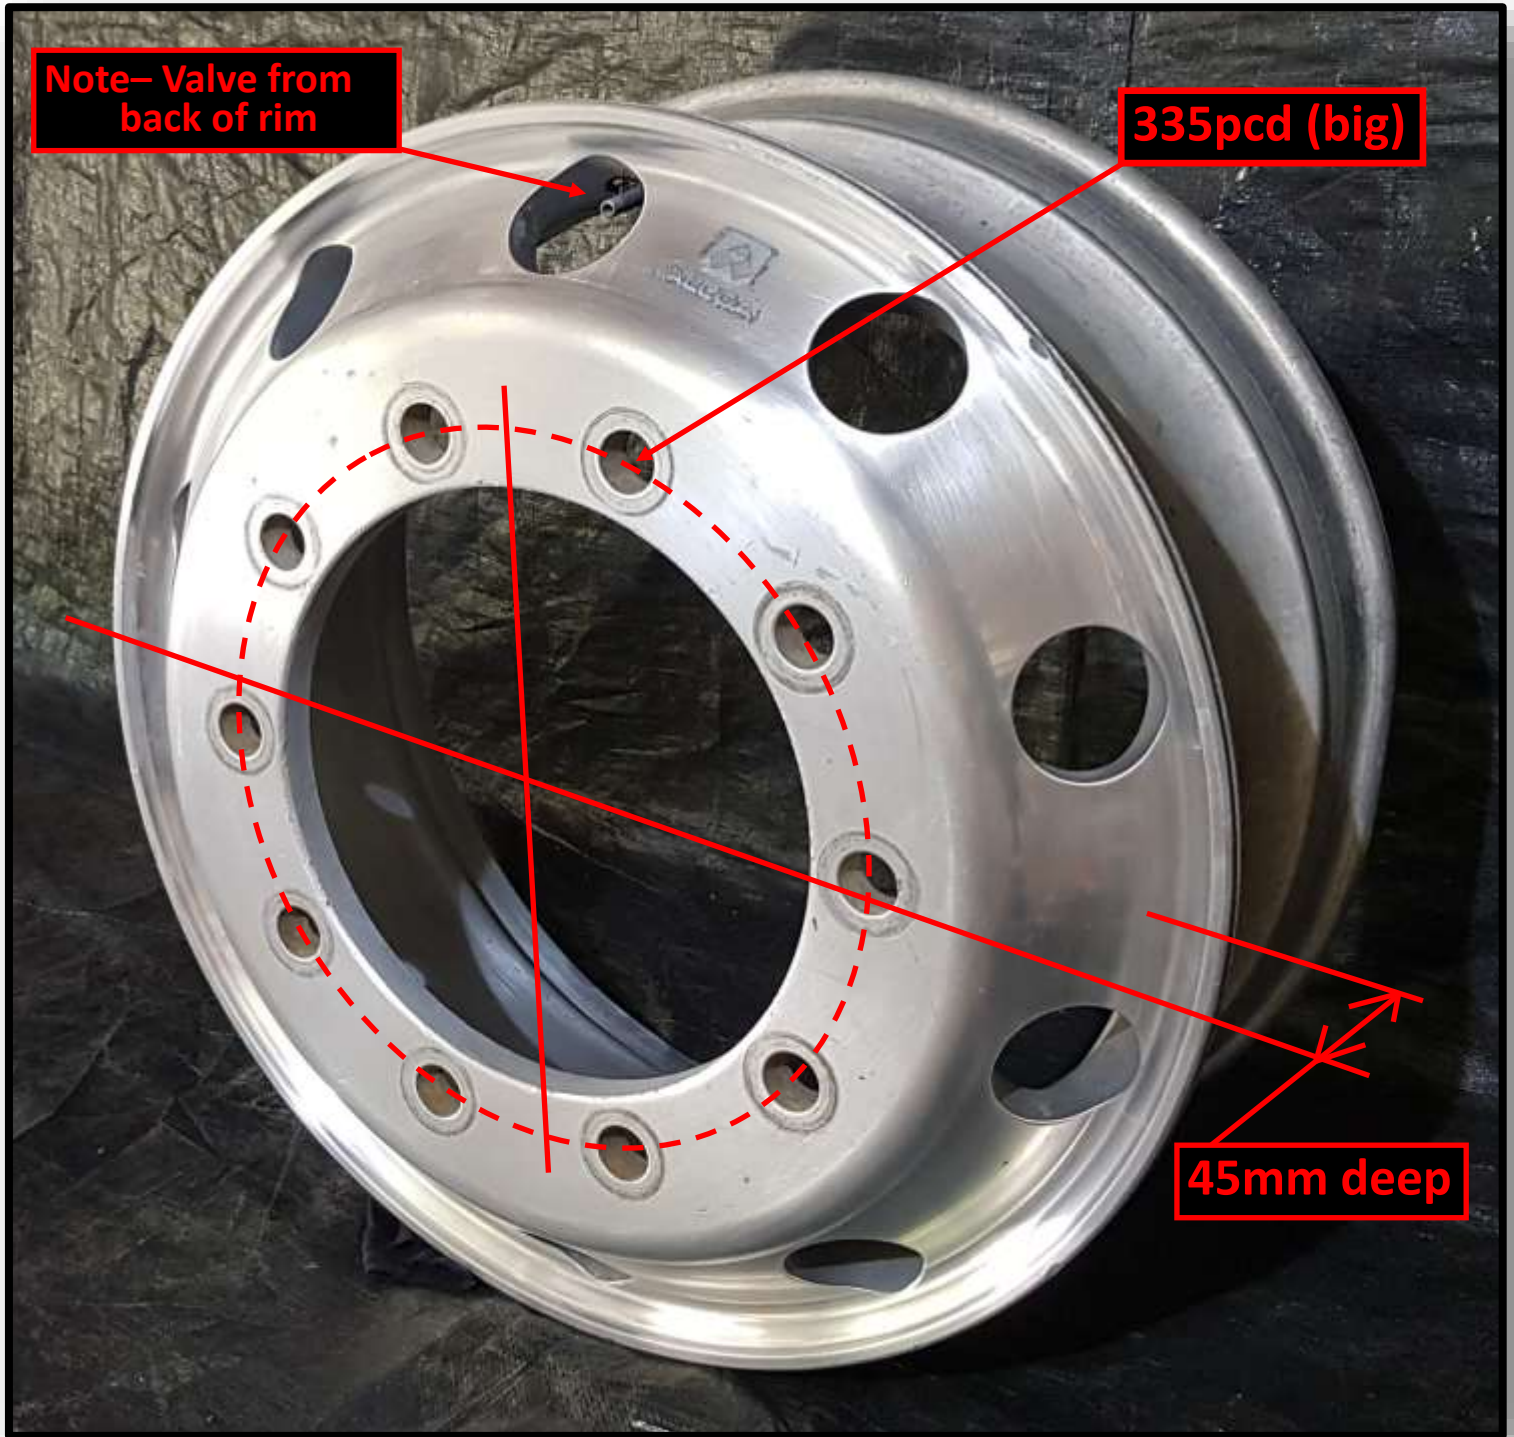

# AR-302-22-03

22.5x8.25+9.00" -335pcd STEER

Rim Size- **22.5x8.25" -335pcd**

Tire Size- 295/60—315/60

Part No- **88456**(roll stamp part number will start with 88)

Notes:

Common in AUS, USA, NZ, ZA, EU

-Used as a dual on drive or single as steer rim on EURO made trucks, trailers and coaches.